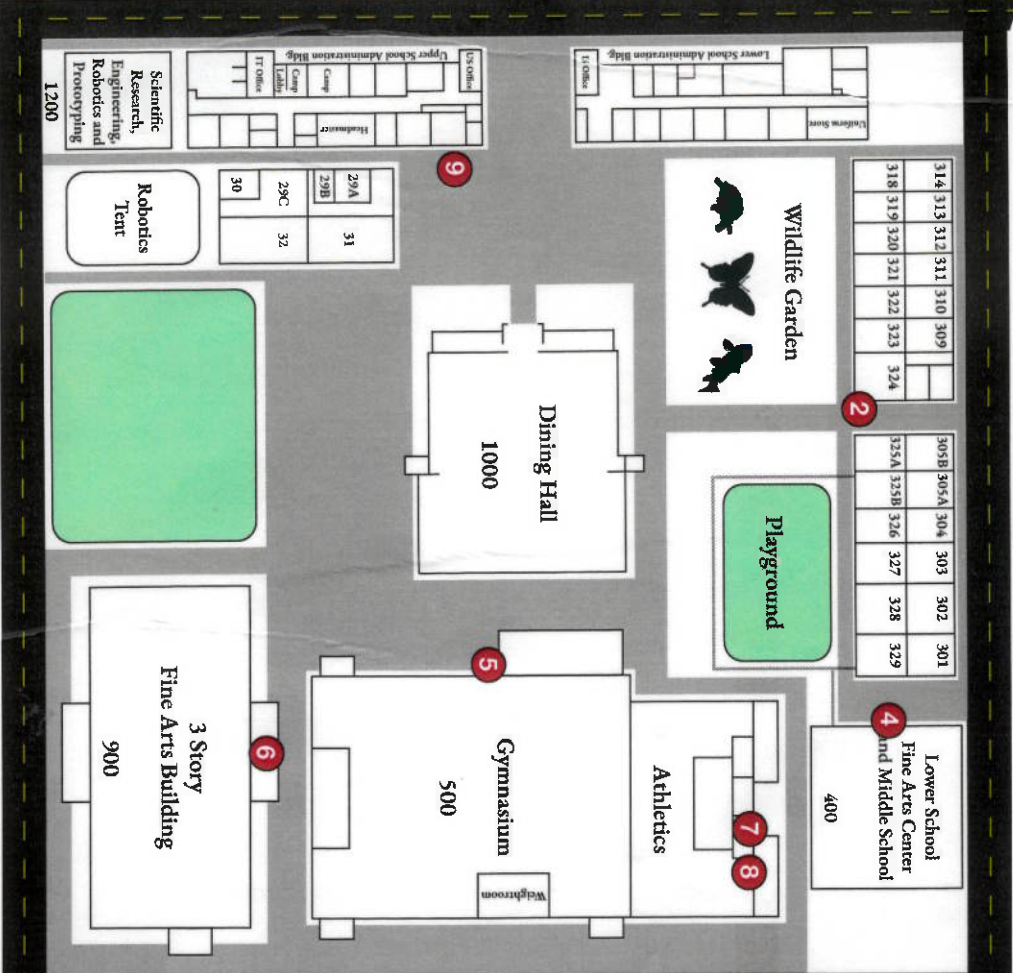

American Heritage Palm Beach Campus Map

12

- ### AED Locations
1. Clinic
 2. Lower School
 3. Pool Area
 4. Middle School
 5. Gym
 6. Fine Arts
 7. Trainer
 8. Trainer (in kit)
 9. Corner of 200
 10. Basketball Court
 11. Entrance to MC
 12. Stadium Entrance

Bus / Parking

Grounds